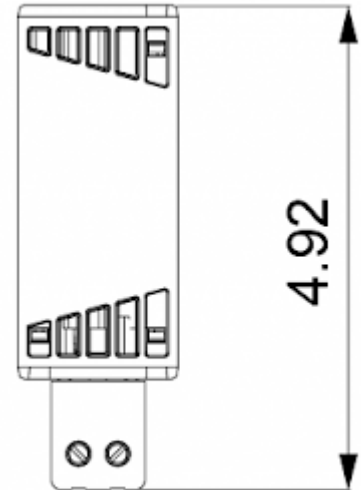

## Description

<b>Order Number:</b>	501025
<b>Brand Name:</b>	SOLIFLEX
<b>Color:</b>	Black
<b>Housing Material:</b>	PC plastic
<b>Note:</b>	PTC resistance self-regulating
<b>Approvals:</b>	CE, cURus

## Technical data

<b>Heating power at 50°F:</b>	25 W
<b>Operating temperature range:</b>	-49°F - +158°F
<b>Mounting:</b>	DIN Schiene
<b>Dimension H x W x D:</b>	4.92 x 1.61 x 1.61 in.
<b>Weight:</b>	0.35 lbs.
<b>Voltage / Frequency:</b>	120-240 V AC/DC ~ 50/60 Hz
<b>Max. current:</b>	2.5 A
<b>Connection:</b>	2 screw terminal block for standard or rigid wire 2.5 mm <sup>2</sup>

**Cut out Dimensions:**