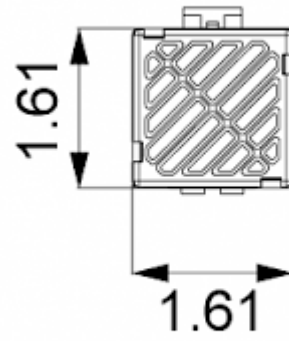

## Description

<b>Order Number:</b>	501025
<b>Brand Name:</b>	SOLIFLEX
<b>Color:</b>	Black
<b>Housing Material:</b>	PC plastic
<b>Note:</b>	PTC resistance self-regulating
<b>Approvals:</b>	CE, cURus

## Technical data

<b>Heating power at 50°F:</b>	25 W
<b>Operating temperature range:</b>	-49°F - +158°F
<b>Mounting:</b>	DIN Schiene
<b>Dimension H x W x D:</b>	4.92 x 1.61 x 1.61 in.
<b>Weight:</b>	0.35 lbs.
<b>Voltage / Frequency:</b>	120-240 V AC/DC ~ 50/60 Hz
<b>Max. current:</b>	2.5 A
<b>Connection:</b>	2 screw terminal block for standard or rigid wire 2.5 mm <sup>2</sup>

**Cut out Dimensions:**