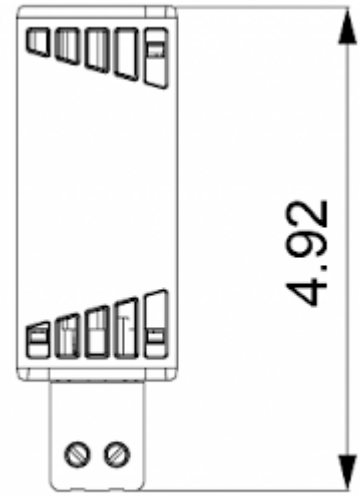

Convective Heater

Description

Order Number:	501025
Brand Name:	SOLIFLEX
Color:	Black
Housing Material:	PC plastic
Note:	PTC resistance self-regulating
Approvals:	CE, cURus

Technical data

Heating power at 50°F:	25 W
Operating temperature range:	-49°F - +158°F
Mounting:	DIN Schiene
Dimension H x W x D:	4.92 x 1.61 x 1.61 in.
Weight:	0.35 lbs.
Voltage / Frequency:	120-240 V AC/DC ~ 50/60 Hz
Max. current:	2.5 A
Connection:	2 screw terminal block for standard or rigid wire 2.5 mm ²

Cut out dimensions:

Order Information

Zolltarifnummer	85162999
EAN Nummer	5350604020009