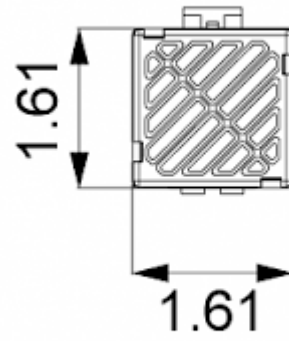

Convective Heater

Description

Order Number:	501050
Brand Name:	SOLIFLEX
Color:	Black
Housing Material:	PC plastic
Note:	PTC resistance self-regulating
Approvals:	CE, cURus

Technical data

Heating power at 50°F:	50 W
Operating temperature range:	-49°F - +158°F
Mounting:	DIN rail
Dimension H x W x D:	4.92 x 1.61 x 1.61 in.
Weight:	0.35 lbs.
Voltage / Frequency:	120-240 V AC/DC ~ 50/60 Hz
Max. current:	3.5 A
Connection:	2 screw terminal block for standard or rigid wire 2.5 mm ²

Cut out Dimensions:

Order Information

Zolltarifnummer	85162999
EAN Nummer	5350604020023