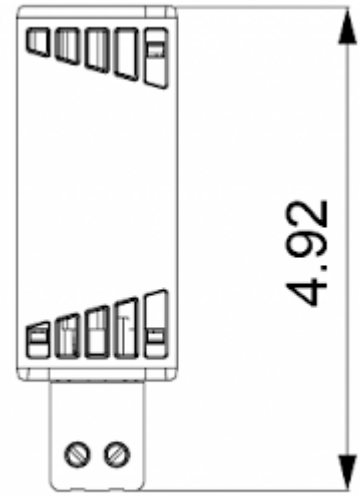

Convective Heater

Description

Order Number:	501050
Brand Name:	SOLIFLEX
Color:	Black
Housing Material:	PC plastic
Note:	PTC resistance self-regulating
Approvals:	CE, cURus

Technical data

Heating power at 50°F:	50 W
Operating temperature range:	-49°F - +158°F
Mounting:	DIN rail
Dimension H x W x D:	4.92 x 1.61 x 1.61 in.
Weight:	0.35 lbs.
Voltage / Frequency:	120-240 V AC/DC ~ 50/60 Hz
Max. current:	3.5 A
Connection:	2 screw terminal block for standard or rigid wire 2.5 mm ²

Cut out dimensions:

Order Information

Zolltarifnummer	85162999
EAN Nummer	5350604020023