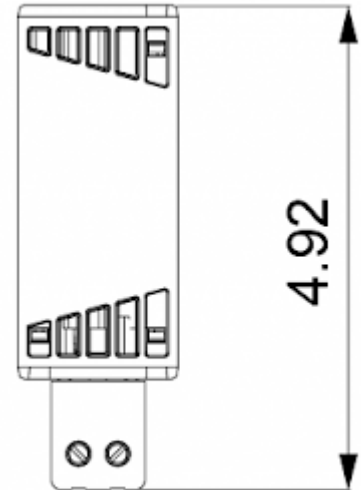

Convective Heater

Description

Order Number:	501050
Brand Name:	SOLIFLEX
Color:	Black
Housing Material:	PC plastic
Note:	PTC resistance self-regulating
Approvals:	CE, cURus

Technical data

Heating power at 50°F:	50 W
Operating temperature range:	-49°F - +158°F
Mounting:	DIN rail
Dimension H x W x D:	4.92 x 1.61 x 1.61 in.
Weight:	0.35 lbs.
Voltage / Frequency:	120-240 V AC/DC ~ 50/60 Hz
Max. current:	3.5 A
Connection:	2 screw terminal block for standard or rigid wire 2.5 mm ²

Cut out Dimensions:

Order Information

Zolltarifnummer	85162999
EAN Nummer	5350604020023