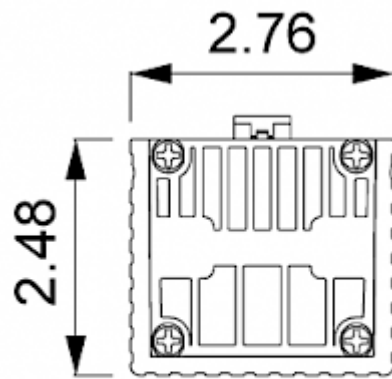

Convective Heater

Description

Order Number:	501075
Brand Name:	SOLIFLEX
Color:	Black
Housing Material:	PC plastic
Note:	PTC Widerstand selbstregulierend
Approvals:	CE, cURus

Technical data

Heating power at 50°F:	75 W
Operating temperature range:	-49°F - +158°F
Mounting:	DIN Schiene
Dimension H x W x D:	5.51 x 2.76 x 2.48 in.
Weight:	0.86 lbs.
Voltage / Frequency:	120-240 V AC/DC ~ 50/60 Hz
Max. current:	4 A
Connection:	2 screw terminal block for standard or rigid wire 2.5 mm ²

Cut out Dimensions:

Order Information

Zolltarifnummer	85162999
EAN Nummer	5350604020047