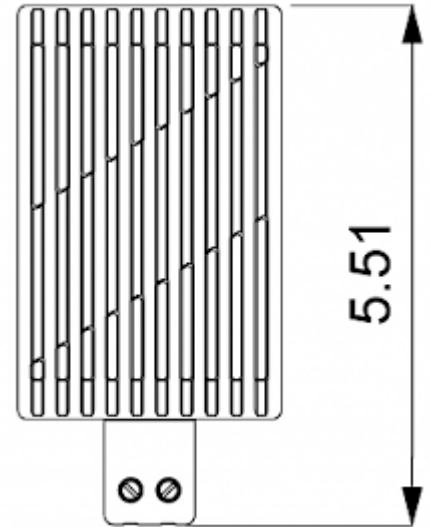

Convective Heater

Description

Order Number:	501075
Brand Name:	SOLIFLEX
Color:	Black
Housing Material:	PC plastic
Note:	PTC Widerstand selbstregulierend
Approvals:	CE, cURus

Technical data

Heating power at 50°F:	75 W
Operating temperature range:	-49°F - +158°F
Mounting:	DIN Schiene
Dimension H x W x D:	5.51 x 2.76 x 2.48 in.
Weight:	0.86 lbs.
Voltage / Frequency:	120-240 V AC/DC ~ 50/60 Hz
Max. current:	4 A
Connection:	2 screw terminal block for standard or rigid wire 2.5 mm ²

Cut out Dimensions:

Order Information

Zolltarifnummer	85162999
EAN Nummer	5350604020047