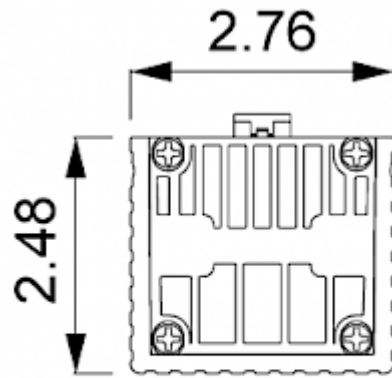

## Description

<b>Order Number:</b>	501075
<b>Brand Name:</b>	SOLIFLEX
<b>Color:</b>	Black
<b>Housing Material:</b>	PC plastic
<b>Note:</b>	PTC Widerstand selbstregulierend
<b>Approvals:</b>	CE, cURus

## Technical data

<b>Heating power at 50°F:</b>	75 W
<b>Operating temperature range:</b>	-49°F - +158°F
<b>Mounting:</b>	DIN Schiene
<b>Dimension H x W x D:</b>	5.51 x 2.76 x 2.48 in.
<b>Weight:</b>	0.86 lbs.
<b>Voltage / Frequency:</b>	120-240 V AC/DC ~ 50/60 Hz
<b>Max. current:</b>	4 A
<b>Connection:</b>	2 screw terminal block for standard or rigid wire 2.5 mm <sup>2</sup>

**Cut out dimensions:**