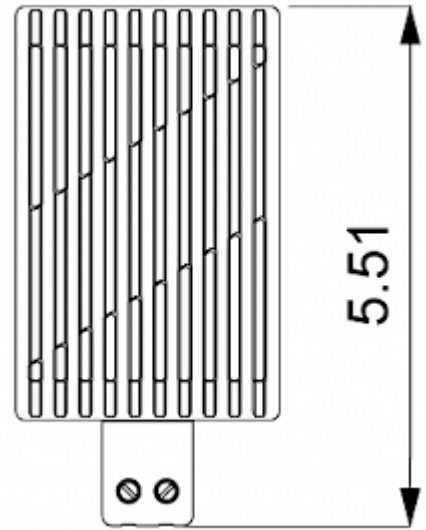

## Description

<b>Order Number:</b>	501075
<b>Brand Name:</b>	SOLIFLEX
<b>Color:</b>	Black
<b>Housing Material:</b>	PC plastic
<b>Note:</b>	PTC Widerstand selbstregulierend
<b>Approvals:</b>	CE, cURus

## Technical data

<b>Heating power at 50°F:</b>	75 W
<b>Operating temperature range:</b>	-49°F - +158°F
<b>Mounting:</b>	DIN Schiene
<b>Dimension H x W x D:</b>	5.51 x 2.76 x 2.48 in.
<b>Weight:</b>	0.86 lbs.
<b>Voltage / Frequency:</b>	120-240 V AC/DC ~ 50/60 Hz
<b>Max. current:</b>	4 A
<b>Connection:</b>	2 screw terminal block for standard or rigid wire 2.5 mm <sup>2</sup>

**Cut out dimensions:**