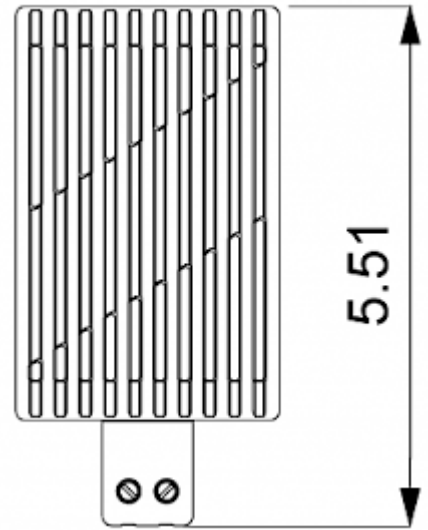

## Description

**Order Number:** 501100

**Brand Name:** SOLIFLEX

**Color:** Black

**Housing Material:** PC plastic

**Note:** Heating element type: PTC resistor, self regulating, plastic housing

**Approvals:** CE, cURus

## Technical data

<b>Heating power at 50°F:</b>	100 W
<b>Operating temperature range:</b>	-49°F - +158°F
<b>Mounting:</b>	DIN rail
<b>Dimension H x W x D:</b>	5.51 x 2.76 x 2.48 in.
<b>Weight:</b>	0.86 lbs.
<b>Voltage / Frequency:</b>	120-240 V AC/DC ~ 50/60 Hz
<b>Max. current:</b>	5 A
<b>Connection:</b>	2 screw terminal block for standard or rigid wire 2.5 mm <sup>2</sup>

**Cut out dimensions:**