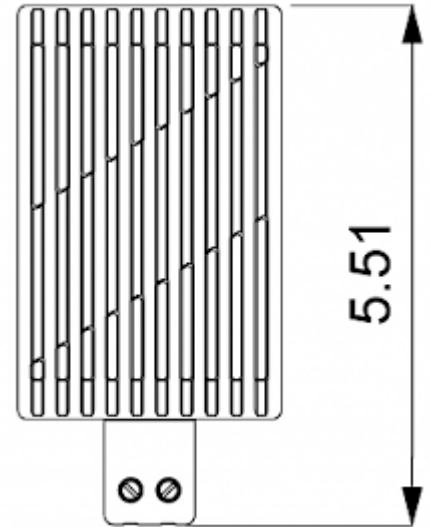

Convective Heater

Description

Order Number: 501100

Brand Name: SOLIFLEX

Color: Black

Housing Material: PC plastic

Note: Heating element type: PTC resistor, self regulating, plastic housing

Approvals: CE, cURus

Technical data

Heating power at 50°F:	100 W
Operating temperature range:	-49°F - +158°F
Mounting:	DIN rail
Dimension H x W x D:	5.51 x 2.76 x 2.48 in.
Weight:	0.86 lbs.
Voltage / Frequency:	120-240 V AC/DC ~ 50/60 Hz
Max. current:	5 A
Connection:	2 screw terminal block for standard or rigid wire 2.5 mm ²

Cut out Dimensions:

Order Information

Zolltarifnummer	85162999
EAN Nummer	5350604020061