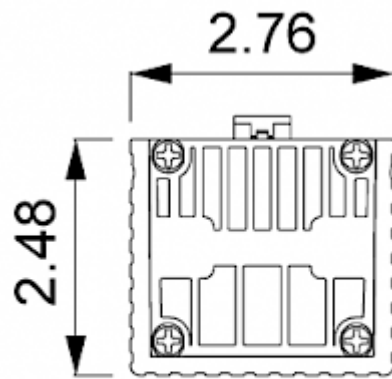

Convective Heater

Description

Order Number: 501100

Brand Name: SOLIFLEX

Color: Black

Housing Material: PC plastic

Note: Heating element type: PTC resistor, self regulating, plastic housing

Approvals: CE, cURus

Technical data

Heating power at 50°F:	100 W
Operating temperature range:	-49°F - +158°F
Mounting:	DIN rail
Dimension H x W x D:	5.51 x 2.76 x 2.48 in.
Weight:	0.86 lbs.
Voltage / Frequency:	120-240 V AC/DC ~ 50/60 Hz
Max. current:	5 A
Connection:	2 screw terminal block for standard or rigid wire 2.5 mm ²

Cut out Dimensions:

Order Information

Zolltarifnummer	85162999
EAN Nummer	5350604020061