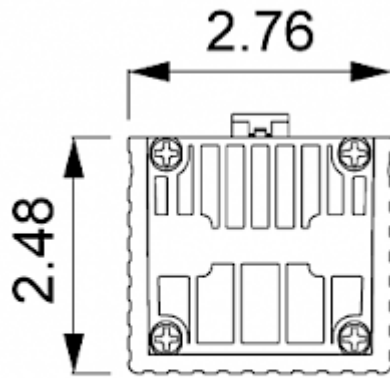

## Description

**Order Number:** 501100

**Brand Name:** SOLIFLEX

**Color:** Black

**Housing Material:** PC plastic

**Note:** Heating element type: PTC resistor, self regulating, plastic housing

**Approvals:** CE, cURus

## Technical data

<b>Heating power at 50°F:</b>	100 W
<b>Operating temperature range:</b>	-49°F - +158°F
<b>Mounting:</b>	DIN rail
<b>Dimension H x W x D:</b>	5.51 x 2.76 x 2.48 in.
<b>Weight:</b>	0.86 lbs.
<b>Voltage / Frequency:</b>	120-240 V AC/DC ~ 50/60 Hz
<b>Max. current:</b>	5 A
<b>Connection:</b>	2 screw terminal block for standard or rigid wire 2.5 mm <sup>2</sup>

**Cut out dimensions:**