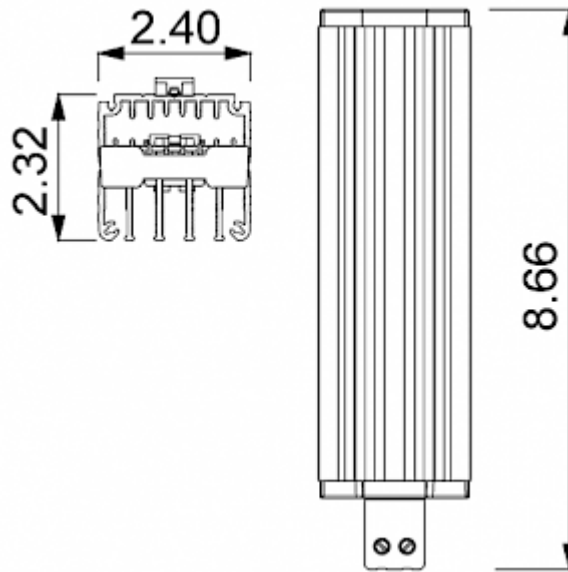

Convective Heater

Description

Order Number:	501150
Brand Name:	SOLIFLEX
Color:	Black
Housing Material:	PC plastic
Note:	PTC resistance self-regulating
Approvals:	CE, cURus

Technical data

Heating power at 50°F:	150 W
Operating temperature range:	-49°F - +158°F
Mounting:	DIN Schiene
Dimension H x W x D:	8.66 x 2.32 x 2.40 in.
Weight:	1.46 lbs.
Voltage / Frequency:	120-240 V AC/DC ~ 50/60 Hz
Max. current:	9.5 A
Connection:	2 screw terminal block for standard or rigid wire 2.5 mm ²

Cut out dimensions:

Order Information

Zolltarifnummer

85162999