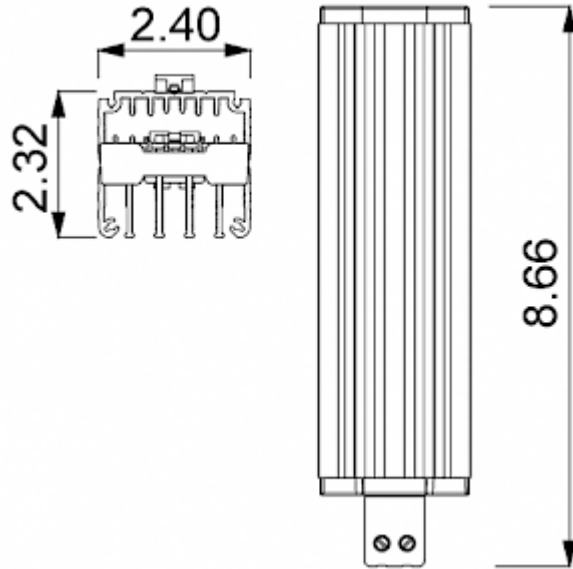

Convective Heater

Description

Order Number:	501150
Brand Name:	SOLIFLEX
Color:	Black
Housing Material:	PC plastic
Note:	PTC resistance self-regulating
Approvals:	CE, cURus

Technical data

Heating power at 50°F:	150 W
Operating temperature range:	-49°F - +158°F
Mounting:	DIN Schiene
Dimension H x W x D:	8.66 x 2.32 x 2.40 in.
Weight:	1.46 lbs.
Voltage / Frequency:	120-240 V AC/DC ~ 50/60 Hz
Max. current:	9.5 A
Connection:	2 screw terminal block for standard or rigid wire 2.5 mm ²

Cut out Dimensions:

Order Information

Zolltarifnummer

85162999
