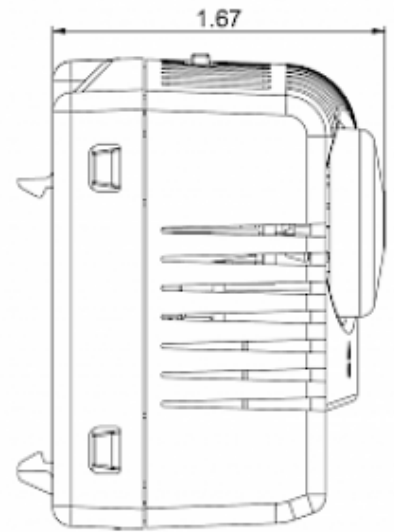

Twin thermostat NCNC

Description

| | |
|----------------------------|----------------------------|
| Order Number: | 301211 |
| Brand Name: | SOLIFLEX |
| Color: | Grey (RAL 7011) |
| Housing Material: | PC plastic |
| Ingress protection: | IP 20 |
| Note: | Hyst. 7±3K / Sw.Pt.tol ±4K |
| Approvals: | CE, cURus |
| UL File Number: | E358385 |

Technical data

| | |
|-------------------------------------|--|
| Operating temperature range: | -40°F - 176°F |
| Setting range: | 14°F - 176°F |
| Mounting: | Clips for DIN rail 1.38 inch |
| Dimension H x W x D: | 2.36 x 2.85 x 1.67 inch |
| Weight: | ~3.89 oz. |
| Voltage / Frequency: | max. 250 V AC 16 A(res) / 2 A(ind) max. 72 V DC max. 30 W |
| Lifetime: | 100,000 hrs. |
| Connection: | 2-pole terminal (x2), clamping torque 0.5 Nm max. solid wire - AWG 14 max., stranded wire - AWG 16 max. |

**Cut out
dimensions:**

Order Information

| | |
|------------------------|---------------|
| Zolltarifnummer | 90321089 |
| EAN Nummer | 5350604010253 |