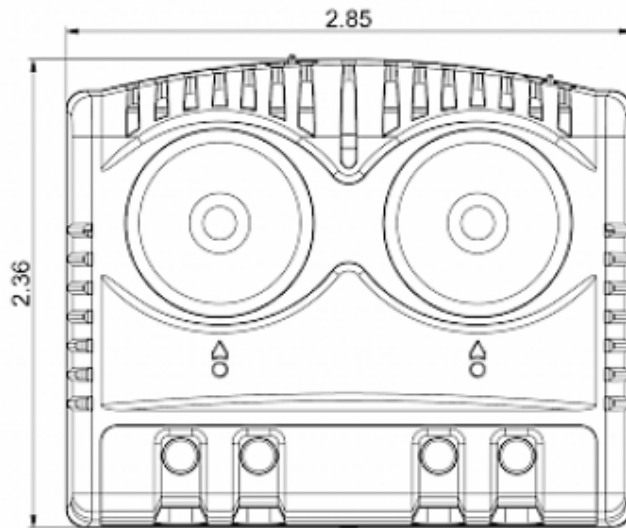

Twin thermostat NCNC

Description

Order Number:	301211
Brand Name:	SOLIFLEX
Color:	Grey (RAL 7011)
Housing Material:	PC plastic
Ingress protection to EN 60 529:	IP 20
Note:	Hyst. 7±3K / Sw.Pt.tol ±4K
Approvals:	CE, cURus
UL File Number:	E358385

Technical data

Operating temperature range:	-40°F - 176°F
Setting range:	14°F - 176°F
Mounting:	Clips for DIN rail 1.38 inch
Dimension H x W x D:	2.36 x 2.85 x 1.67 inch
Weight:	~3.89 oz.
Voltage / Frequency:	max. 250 V AC 16 A(res) / 2 A(ind) max. 72 V DC max. 30 W
Lifetime:	100,000 hrs.
Connection:	2-pole terminal (x2), clamping torque 0.5 Nm max. solid wire - AWG 14 max., stranded wire - AWG 16 max.

**Cut out
Dimensions:**

Order Information

Zolltarifnummer	90321089
EAN Nummer	5350604010253