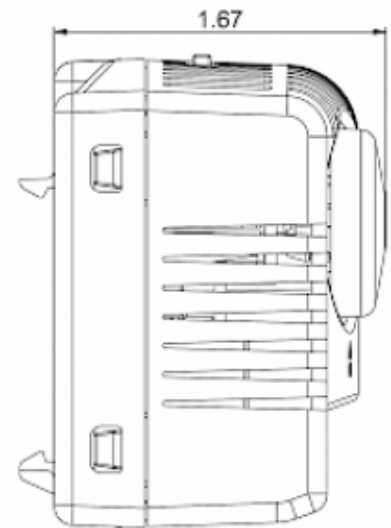

Twin thermostat NCNC

Description

Order Number:	301211
Brand Name:	SOLIFLEX
Color:	Grey (RAL 7011)
Housing Material:	PC plastic
Ingress protection to EN 60 529:	IP 20
Note:	Hyst. 7±3K / Sw.Pt.tol ±4K
Approvals:	CE, cURus
UL File Number:	E358385

Technical data

Operating temperature range:	-40°F - 176°F
Setting range:	14°F - 176°F
Mounting:	Clips for DIN rail 1.38 inch
Dimension H x W x D:	2.36 x 2.85 x 1.67 inch
Weight:	~3.89 oz.
Voltage / Frequency:	max. 250 V AC 16 A(res) / 2 A(ind) max. 72 V DC max. 30 W
Lifetime:	100,000 hrs.
Connection:	2-pole terminal (x2), clamping torque 0.5 Nm max. solid wire - AWG 14 max., stranded wire - AWG 16 max.

**Cut out
Dimensions:**

Order Information

Zolltarifnummer	90321089
EAN Nummer	5350604010253