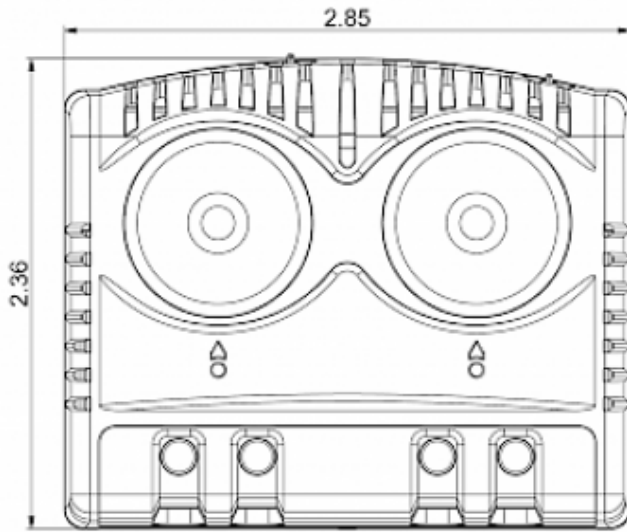

Twin thermostat NCNC

Description

| | |
|----------------------------|----------------------------|
| Order Number: | 301211 |
| Brand Name: | SOLIFLEX |
| Color: | Grey (RAL 7011) |
| Housing Material: | PC plastic |
| Ingress protection: | IP 20 |
| Note: | Hyst. 7±3K / Sw.Pt.tol ±4K |
| Approvals: | CE, cURus |
| UL File Number: | E358385 |

Technical data

| | |
|-------------------------------------|--|
| Operating temperature range: | -40°F - 176°F |
| Setting range: | 14°F - 176°F |
| Mounting: | Clips for DIN rail 1.38 inch |
| Dimension H x W x D: | 2.36 x 2.85 x 1.67 inch |
| Weight: | ~3.89 oz. |
| Voltage / Frequency: | max. 250 V AC 16 A(res) / 2 A(ind) max. 72 V DC max. 30 W |
| Lifetime: | 100,000 hrs. |
| Connection: | 2-pole terminal (x2), clamping torque 0.5 Nm max. solid wire - AWG 14 max., stranded wire - AWG 16 max. |

**Cut out
dimensions:**

Order Information

| | |
|------------------------|---------------|
| Zolltarifnummer | 90321089 |
| EAN Nummer | 5350604010253 |