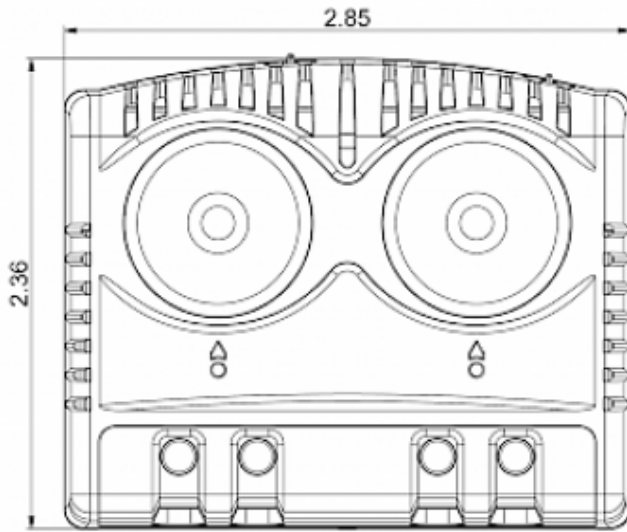

**Cut out
dimensions:**