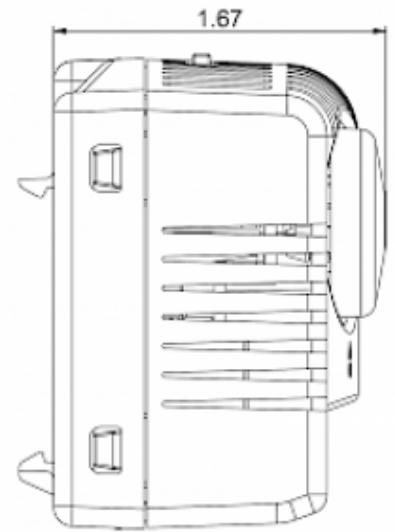

## Twin thermostat NONO

## Description

<b>Order Number:</b>	301221
<b>Brand Name:</b>	SOLIFLEX
<b>Color:</b>	Grey (RAL 7011)
<b>Housing Material:</b>	PC plastic
<b>Ingress protection:</b>	IP 20
<b>Note:</b>	Hyst. 7±3K / Sw.Pt.tol ±4K
<b>Approvals:</b>	CE, cURus
<b>UL File Number:</b>	E358385

## Technical data

<b>Operating temperature range:</b>	-40°F - 176°F
<b>Setting range:</b>	14°F - 176°F
<b>Mounting:</b>	Clips for DIN rail 1.38 inch
<b>Dimension H x W x D:</b>	2.36 x 2.85 x 1.67 inch
<b>Weight:</b>	~3.89 oz.
<b>Voltage / Frequency:</b>	max. 250 V AC 16 A(res) / 2 A(ind) max. 72 V DC max. 30 W
<b>Lifetime:</b>	100,000 hrs.
<b>Connection:</b>	2-pole terminal (x2), clamping torque 0.5 Nm max. solid wire - AWG 14 max., stranded wire - AWG 16 max.

**Cut out  
dimensions:**