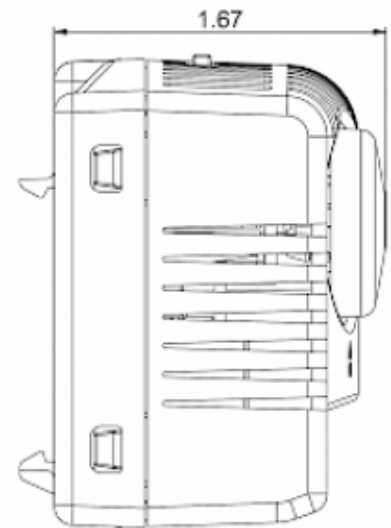

Twin thermostat NONO

Description

Order Number:	301221
Brand Name:	SOLIFLEX
Color:	Grey (RAL 7011)
Housing Material:	PC plastic
Ingress protection to EN 60 529:	IP 20
Note:	Hyst. 7±3K / Sw.Pt.tol ±4K
Approvals:	CE, cURus
UL File Number:	E358385

Technical data

Operating temperature range:	-40°F - 176°F
Setting range:	14°F - 176°F
Mounting:	Clips for DIN rail 1.38 inch
Dimension H x W x D:	2.36 x 2.85 x 1.67 inch
Weight:	~3.89 oz.
Voltage / Frequency:	max. 250 V AC 16 A(res) / 2 A(ind) max. 72 V DC max. 30 W
Lifetime:	100,000 hrs.
Connection:	2-pole terminal (x2), clamping torque 0.5 Nm max. solid wire - AWG 14 max., stranded wire - AWG 16 max.

**Cut out
Dimensions:**

Order Information

Zolltarifnummer	90321089
EAN Nummer	5350604010307