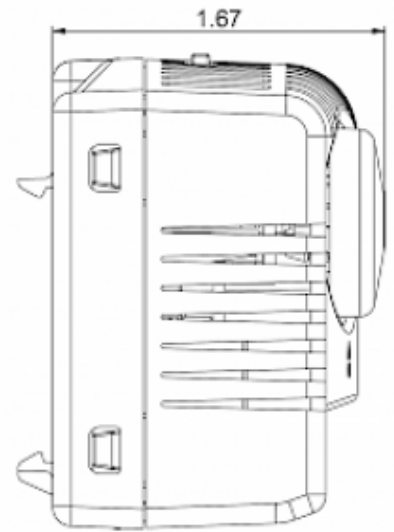

Twin thermostat NONO

Description

Order Number:	301221
Brand Name:	SOLIFLEX
Color:	Grey (RAL 7011)
Housing Material:	PC plastic
Ingress protection:	IP 20
Note:	Hyst. 7±3K / Sw.Pt.tol ±4K
Approvals:	CE, cURus
UL File Number:	E358385

Technical data

Operating temperature range:	-40°F - 176°F
Setting range:	14°F - 176°F
Mounting:	Clips for DIN rail 1.38 inch
Dimension H x W x D:	2.36 x 2.85 x 1.67 inch
Weight:	~3.89 oz.
Voltage / Frequency:	max. 250 V AC 16 A(res) / 2 A(ind) max. 72 V DC max. 30 W
Lifetime:	100,000 hrs.
Connection:	2-pole terminal (x2), clamping torque 0.5 Nm max. solid wire - AWG 14 max., stranded wire - AWG 16 max.

**Cut out
dimensions:**

Order Information

Zolltarifnummer	90321089
EAN Nummer	5350604010307