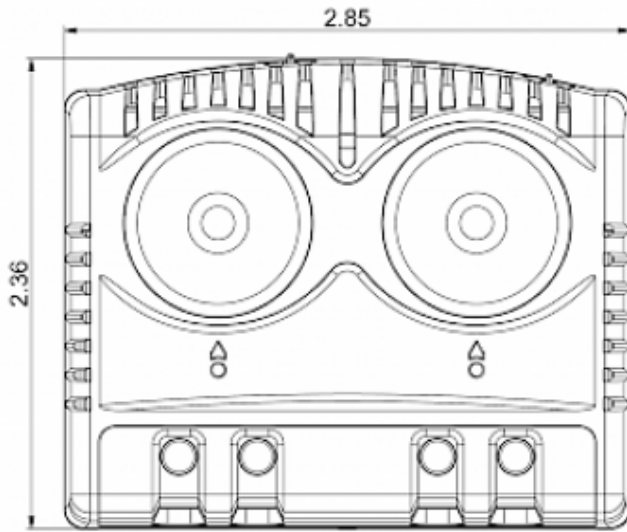

## Description

<b>Order Number:</b>	301221
<b>Brand Name:</b>	SOLIFLEX
<b>Color:</b>	Grey (RAL 7011)
<b>Housing Material:</b>	PC plastic
<b>Ingress protection:</b>	IP 20
<b>Note:</b>	Hyst. 7±3K / Sw.Pt.tol ±4K
<b>Approvals:</b>	CE, cURus
<b>UL File Number:</b>	E358385

## Technical data

<b>Operating temperature range:</b>	-40°F - 176°F
<b>Setting range:</b>	14°F - 176°F
<b>Mounting:</b>	Clips for DIN rail 1.38 inch
<b>Dimension H x W x D:</b>	2.36 x 2.85 x 1.67 inch
<b>Weight:</b>	~3.89 oz.
<b>Voltage / Frequency:</b>	max. 250 V AC 16 A(res) / 2 A(ind) max. 72 V DC max. 30 W
<b>Lifetime:</b>	100,000 hrs.
<b>Connection:</b>	2-pole terminal (x2), clamping torque 0.5 Nm max. solid wire - AWG 14 max., stranded wire - AWG 16 max.

**Cut out  
dimensions:**