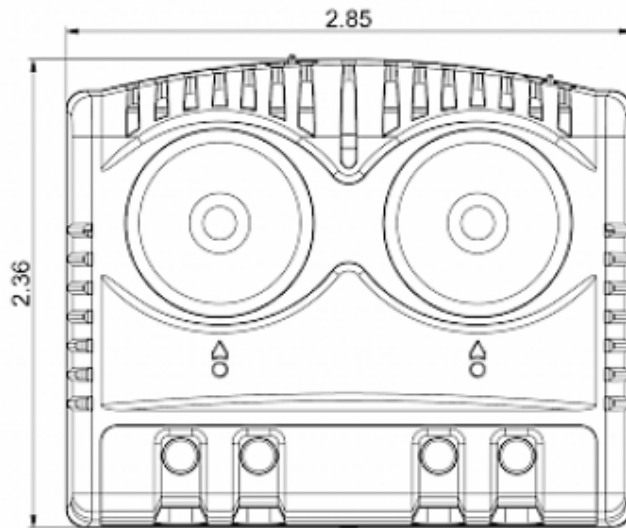

Twin thermostat NONO

Description

Order Number:	301221
Brand Name:	SOLIFLEX
Color:	Grey (RAL 7011)
Housing Material:	PC plastic
Ingress protection to EN 60 529:	IP 20
Note:	Hyst. 7±3K / Sw.Pt.tol ±4K
Approvals:	CE, cURus
UL File Number:	E358385

Technical data

Operating temperature range:	-40°F - 176°F
Setting range:	14°F - 176°F
Mounting:	Clips for DIN rail 1.38 inch
Dimension H x W x D:	2.36 x 2.85 x 1.67 inch
Weight:	~3.89 oz.
Voltage / Frequency:	max. 250 V AC 16 A(res) / 2 A(ind) max. 72 V DC max. 30 W
Lifetime:	100,000 hrs.
Connection:	2-pole terminal (x2), clamping torque 0.5 Nm max. solid wire - AWG 14 max., stranded wire - AWG 16 max.

**Cut out
Dimensions:**

Order Information

Zolltarifnummer	90321089
EAN Nummer	5350604010307