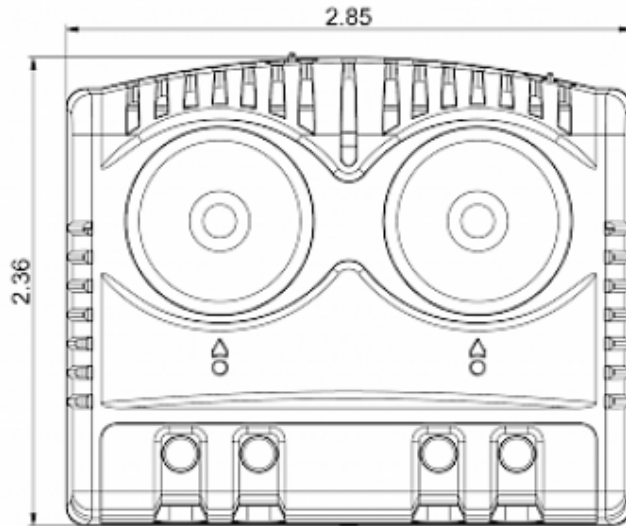

Twin thermostat NCNO

Description

Order Number:	301231
Brand Name:	SOLIFLEX
Color:	Grey (RAL 7011)
Housing Material:	PC plastic
Ingress protection to EN 60 529:	IP 20
Note:	Hyst. 7±3K / Sw.Pt.tol ±4K
Approvals:	CE, cURus
UL File Number:	E358385

Technical data

Operating temperature range:	-40°F - 176°F
Setting range:	14°F - 176°F
Mounting:	Clips for DIN rail 1.38 inch
Dimension H x W x D:	2.36 x 2.85 x 1.67 inch
Weight:	~3.89 oz.
Voltage / Frequency:	max. 250 V AC 16 A(res) / 2 A(ind) max. 72 V DC max. 30 W
Lifetime:	100,000 hrs.
Connection:	2-pole terminal (x2), clamping torque 0.5 Nm max. solid wire - AWG 14 max., stranded wire - AWG 16 max.

**Cut out
Dimensions:**

Order Information

Zolltarifnummer	90321089
EAN Nummer	5350604010352