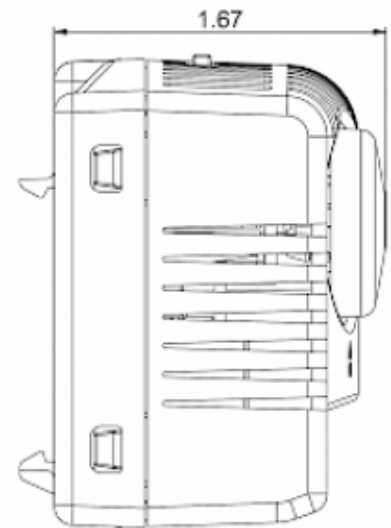

Twin thermostat NCNO

Description

Order Number:	301231
Brand Name:	SOLIFLEX
Color:	Grey (RAL 7011)
Housing Material:	PC plastic
Ingress protection to EN 60 529:	IP 20
Note:	Hyst. 7±3K / Sw.Pt.tol ±4K
Approvals:	CE, cURus
UL File Number:	E358385

Technical data

Operating temperature range:	-40°F - 176°F
Setting range:	14°F - 176°F
Mounting:	Clips for DIN rail 1.38 inch
Dimension H x W x D:	2.36 x 2.85 x 1.67 inch
Weight:	~3.89 oz.
Voltage / Frequency:	max. 250 V AC 16 A(res) / 2 A(ind) max. 72 V DC max. 30 W
Lifetime:	100,000 hrs.
Connection:	2-pole terminal (x2), clamping torque 0.5 Nm max. solid wire - AWG 14 max., stranded wire - AWG 16 max.

**Cut out
Dimensions:**

Order Information

Zolltarifnummer	90321089
EAN Nummer	5350604010352