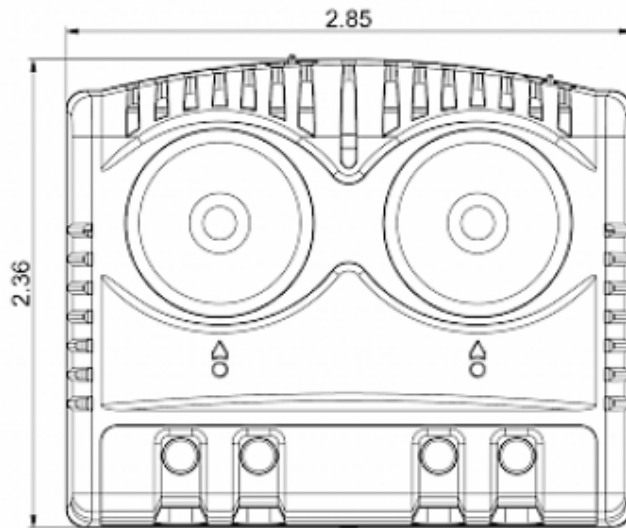

Twin thermostat NCNO

Description

Order Number:	301231
Brand Name:	SOLIFLEX
Color:	Grey (RAL 7011)
Housing Material:	PC plastic
Ingress protection to EN 60 529:	IP 20
Note:	Hyst. 7±3K / Sw.Pt.tol ±4K
Approvals:	CE, cURus
UL File Number:	E358385

Technical data

Operating temperature range:	-40°F - 176°F
Setting range:	14°F - 176°F
Mounting:	Clips for DIN rail 1.38 inch
Dimension H x W x D:	2.36 x 2.85 x 1.67 inch
Weight:	~3.89 oz.
Voltage / Frequency:	max. 250 V AC 16 A(res) / 2 A(ind) max. 72 V DC max. 30 W
Lifetime:	100,000 hrs.
Connection:	2-pole terminal (x2), clamping torque 0.5 Nm max. solid wire - AWG 14 max., stranded wire - AWG 16 max.

**Cut out
Dimensions:**

Order Information

Zolltarifnummer	90321089
EAN Nummer	5350604010352