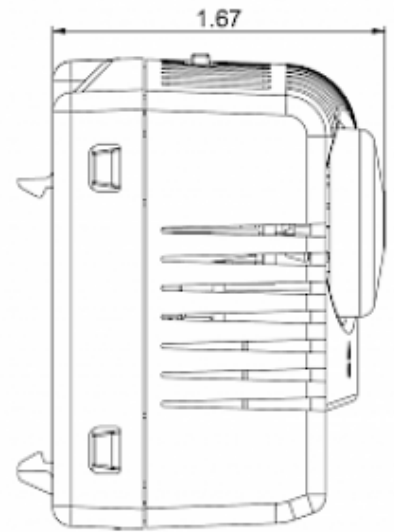

Twin thermostat NCNO

Description

Order Number:	301231
Brand Name:	SOLIFLEX
Color:	Grey (RAL 7011)
Housing Material:	PC plastic
Ingress protection:	IP 20
Note:	Hyst. 7±3K / Sw.Pt.tol ±4K
Approvals:	CE, cURus
UL File Number:	E358385

Technical data

Operating temperature range:	-40°F - 176°F
Setting range:	14°F - 176°F
Mounting:	Clips for DIN rail 1.38 inch
Dimension H x W x D:	2.36 x 2.85 x 1.67 inch
Weight:	~3.89 oz.
Voltage / Frequency:	max. 250 V AC 16 A(res) / 2 A(ind) max. 72 V DC max. 30 W
Lifetime:	100,000 hrs.
Connection:	2-pole terminal (x2), clamping torque 0.5 Nm max. solid wire - AWG 14 max., stranded wire - AWG 16 max.

**Cut out
dimensions:**

Order Information

Zolltarifnummer	90321089
EAN Nummer	5350604010352