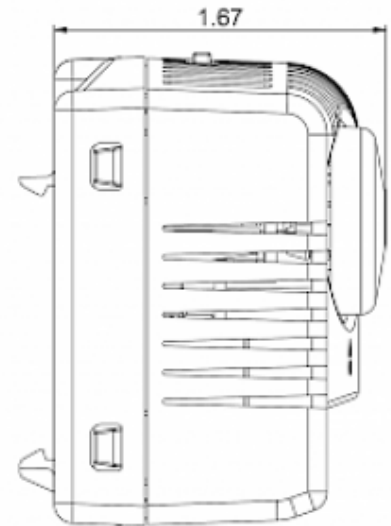

Twin thermostat NCNO

Description

Order Number:	301231
Brand Name:	SOLIFLEX
Color:	Grey (RAL 7011)
Housing Material:	PC plastic
Ingress protection to EN 60 529:	IP 20
Note:	Hyst. 7±3K / Sw.Pt.tol ±4K
Approvals:	CE, cURus
UL File Number:	E358385

Technical data

Operating temperature range:	-40°F - 176°F
Setting range:	14°F - 176°F
Mounting:	Clips for DIN rail 1.38 inch
Dimension H x W x D:	2.36 x 2.85 x 1.67 inch
Weight:	~3.89 oz.
Voltage / Frequency:	max. 250 V AC 16 A(res) / 2 A(ind) max. 72 V DC max. 30 W
Lifetime:	100,000 hrs.
Connection:	2-pole terminal (x2), clamping torque 0.5 Nm max. solid wire - AWG 14 max., stranded wire - AWG 16 max.

**Cut out
Dimensions:**

Order Information

Zolltarifnummer	90321089
EAN Nummer	5350604010352