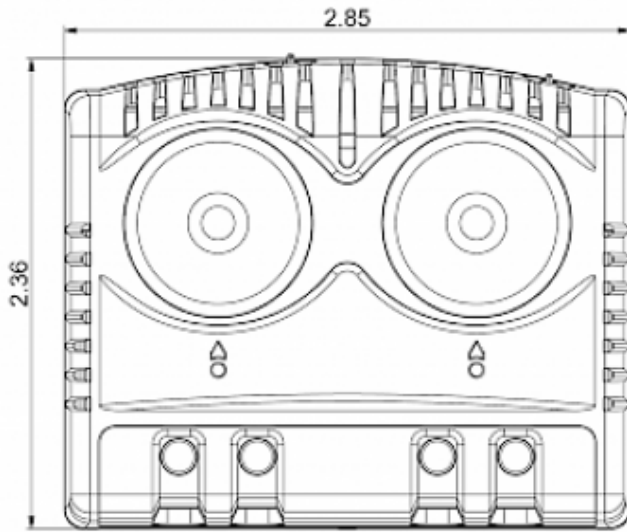

Twin thermostat NCNO

Description

Order Number:	301231
Brand Name:	SOLIFLEX
Color:	Grey (RAL 7011)
Housing Material:	PC plastic
Ingress protection:	IP 20
Note:	Hyst. 7±3K / Sw.Pt.tol ±4K
Approvals:	CE, cURus
UL File Number:	E358385

Technical data

Operating temperature range:	-40°F - 176°F
Setting range:	14°F - 176°F
Mounting:	Clips for DIN rail 1.38 inch
Dimension H x W x D:	2.36 x 2.85 x 1.67 inch
Weight:	~3.89 oz.
Voltage / Frequency:	max. 250 V AC 16 A(res) / 2 A(ind) max. 72 V DC max. 30 W
Lifetime:	100,000 hrs.
Connection:	2-pole terminal (x2), clamping torque 0.5 Nm max. solid wire - AWG 14 max., stranded wire - AWG 16 max.

**Cut out
dimensions:**

Order Information

Zolltarifnummer	90321089
EAN Nummer	5350604010352