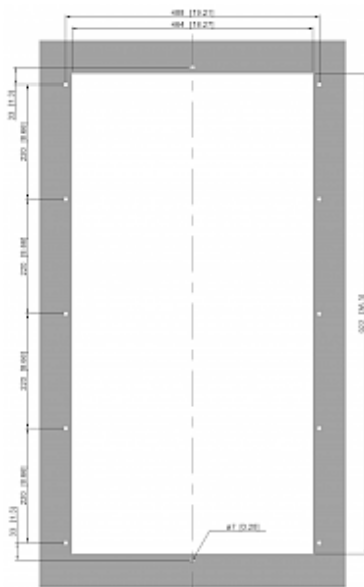

## Technical data

|  |  |
|--|--|
| <b>Cooling capacity 95F/95F:</b>             | 2730 BTU   |
| <b>Operating temperature range:</b>          | -4°F - 149°F   |
| <b>UL temperature range:</b>                 | -20°C - 65°C   |
| <b>Air volume flow (system / unimpeded):</b> | Ambient air circuit: 280 / 383 cfm<br>Cabinet air circuit: 280 / 383 cfm |
| <b>Mounting:</b>                             | recessed   |
| <b>Dimension H x W x D:</b>                  | 38.4 x 20.3 x 8 (5.3 + 2.7) inch   |
| <b>Weight:</b>                               | 146 lbs.   |
| <b>Cut out dimensions:</b>                   | 18.3 x 36.3 inch   |
| <b>Voltage / Frequency:</b>                  | 120V ~ 60 Hz   |
| <b>Current 95F95F:</b>                       | 8.2 A  |
| <b>Starting current:</b>                     | 14 A   |
| <b>Max. current:</b>                         | 9 A  |
| <b>Nominal power 95F95F:</b>                 | 979 W  |
| <b>Max. power:</b>                           | 1078 W   |
| <b>Fuse:</b>                                 | 13 A (T)   |
| <b>Connection:</b>                           | 4 pole power connector<br>5 pole connector for signals                   |

**Performance graph:**

**Cut out dimensions:**

## Order Information

|  |                     |
|--|---------------------|
| <b>Stainless steel AISI 316 (V4A) housing part no.</b> | 68053134            |
| <b>Verpackungsmaße</b>                                 | 1060 x 612 x 260 mm |
| <b>Bruttogewicht</b>                                   | 75.5 kg             |
| <b>Taric code</b>                                      | 84158300            |