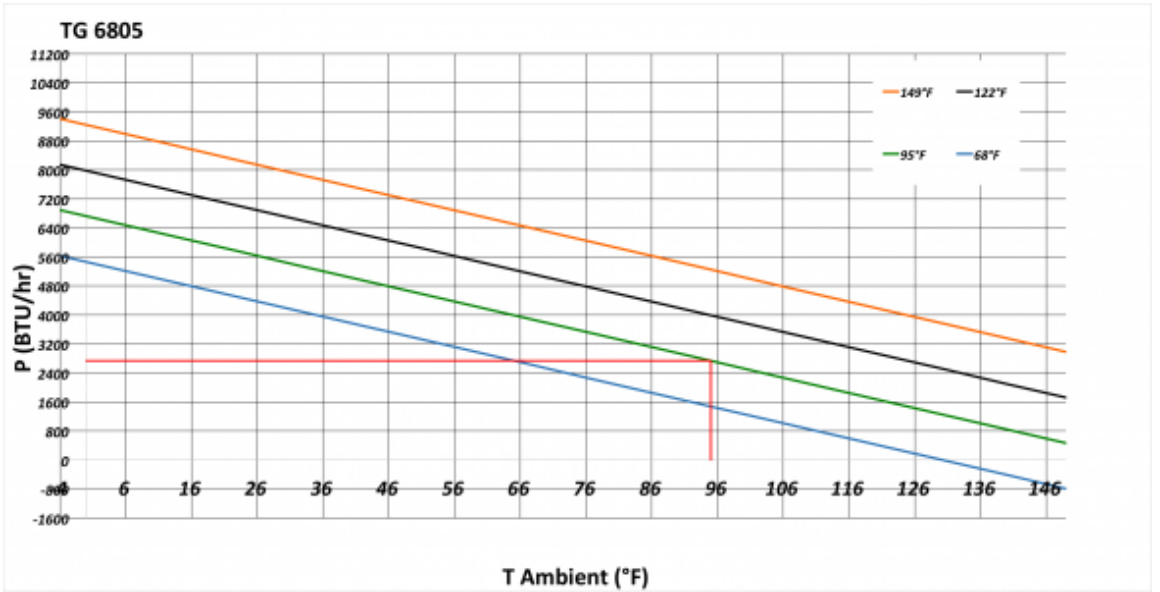

## Thermoelectric cooler

## Description

|                            |  |
|----------------------------|--|
| <b>Order Number:</b>       | 6805313  |
| <b>Brand Name:</b>         | SOLITHERM PELTIER                                  |
| <b>Housing Material:</b>   | Stainless steel AISI 304 (V2A)                     |
| <b>Ingress protection:</b> | IP 66 / UL Type 12, 4, 4X                          |
| <b>Note:</b>               | The torque for the mounting nuts should be 4.5 Nm. |
| <b>Approvals:</b>          | CE, cURus  |

## Technical data

|  |  |
|--|--|
| <b>Cooling capacity 95F/95F:</b>             | 2730 BTU   |
| <b>Operating temperature range:</b>          | -4°F - 149°F   |
| <b>UL temperature range:</b>                 | -20°C - 65°C   |
| <b>Air volume flow (system / unimpeded):</b> | Ambient air circuit: 280 / 383 cfm<br>Cabinet air circuit: 280 / 383 cfm |
| <b>Mounting:</b>                             | recessed   |
| <b>Dimension H x W x D:</b>                  | 38.4 x 20.3 x 8 (5.3 + 2.7) inch   |
| <b>Weight:</b>                               | 146 lbs.   |
| <b>Cut out dimensions:</b>                   | 18.3 x 36.3 inch   |
| <b>Voltage / Frequency:</b>                  | 120V ~ 60 Hz   |
| <b>Current 95F95F:</b>                       | 8.2 A  |
| <b>Starting current:</b>                     | 14 A   |
| <b>Max. current:</b>                         | 9 A  |
| <b>Nominal power 95F95F:</b>                 | 979 W  |
| <b>Max. power:</b>                           | 1078 W   |
| <b>Fuse:</b>                                 | 13 A (T)   |
| <b>Connection:</b>                           | 4 pole power connector<br>5 pole connector for signals                   |

**Performance graph:**

**Cut out dimensions:**