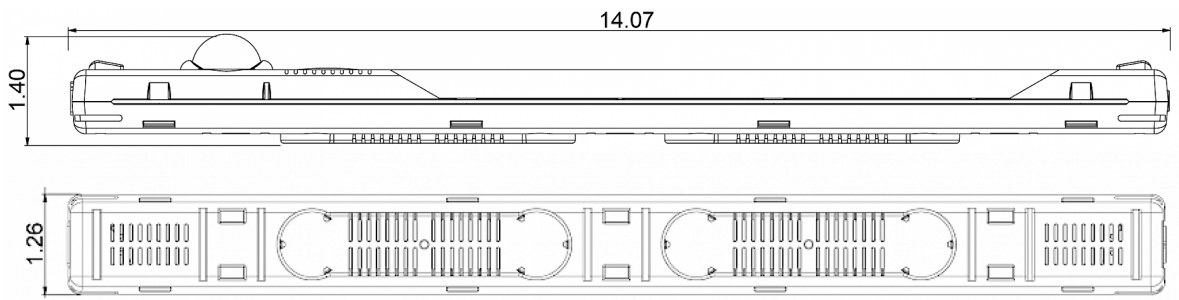

LED light 400 Lm

Description

Order Number:	400000
Brand Name:	STRIPLITE
Color:	Top cover transparent / body blue
Housing Material:	PC plastic
Ingress protection to EN 60 529:	IP 20
Included:	Built-in Motion Sensor, switch off time 5 min. Mounting accessories
Note:	class II Energy class G
Approvals:	CE, cURus

Technical data

Operating temperature range:	-22°F -158°F UL max temp: 140°F
Mounting:	Magnets / clips
Dimension H x W x D:	14.07 x 1.26 x 1.4 inch
Weight:	0.3 lbs.
Voltage / Frequency:	24-265 V DC/AC ~ 0/50/60 Hz
Power consumption:	4 Watt
Lamp:	LED, 7400K
Luminosity:	400 Lm
Lifetime:	50,000 hrs. @ 68°F
Connection:	Wieland connector

**Cut out
Dimensions:**

Order Information

Zolltarifnummer

94054231
