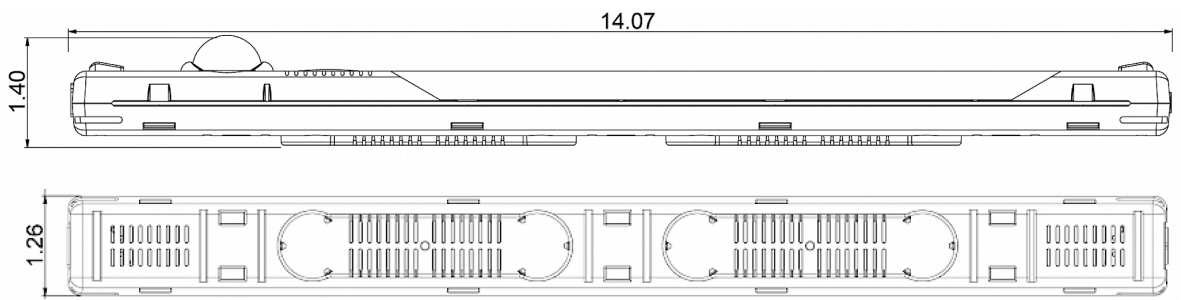

LED light 400 Lm

Description

Order Number:	400000
Brand Name:	STRIPLITE
Color:	Top cover transparent / body blue
Housing Material:	PC plastic
Ingress protection:	IP 20
Included:	Built-in Motion Sensor, switch off time 5 min. Mounting accessories
Note:	class II Energy class G
Approvals:	CE, cURus

Technical data

Operating temperature range:	-22°F -158°F UL max temp: 140°F
Mounting:	Magnets / clips
Dimension H x W x D:	14.07 x 1.26 x 1.4 inch
Weight:	0.3 lbs.
Voltage / Frequency:	24-265 V DC/AC ~ 0/50/60 Hz
Power consumption:	4 Watt
Lamp:	LED, 7400K
Luminosity:	400 Lm
Lifetime:	50,000 hrs. @ 68°F
Connection:	Wieland connector

Cut out dimensions:

Order Information

Zolltarifnummer

94054231
