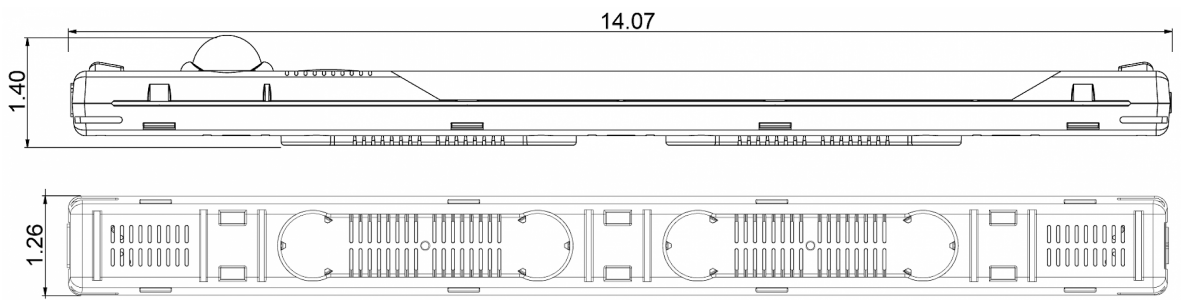

## LED enclosure light 400 Lm

### Description

<b>Order Number:</b>	400400
<b>Brand Name:</b>	stripLite
<b>Color:</b>	Top cover transparent / body blue
<b>Housing Material:</b>	PC plastic
<b>Ingress protection:</b>	IP 20
<b>Included:</b>	Built-in Motion Sensor, switch off time 5 min. Mounting accessories
<b>Note:</b>	class II Energy class G
<b>Approvals:</b>	CE, cURus

## Technical data

<b>Operating temperature range:</b>	-22°F -158°F UL max temp: 140°F
<b>Mounting:</b>	Magnets / clips
<b>Dimension H x W x D:</b>	14.07 x 1.26 x 1.4 inch
<b>Weight:</b>	140 gr.
<b>Voltage / Frequency:</b>	24-265 V DC/AC ~ 0/50/60 Hz
<b>Power consumption:</b>	4 Watt
<b>Lamp:</b>	LED, 7400K
<b>Luminosity:</b>	400 Lm
<b>Lifetime:</b>	50,000 hrs. @ 68°F
<b>Connection:</b>	srew less push in connector

**Cut out dimensions:**