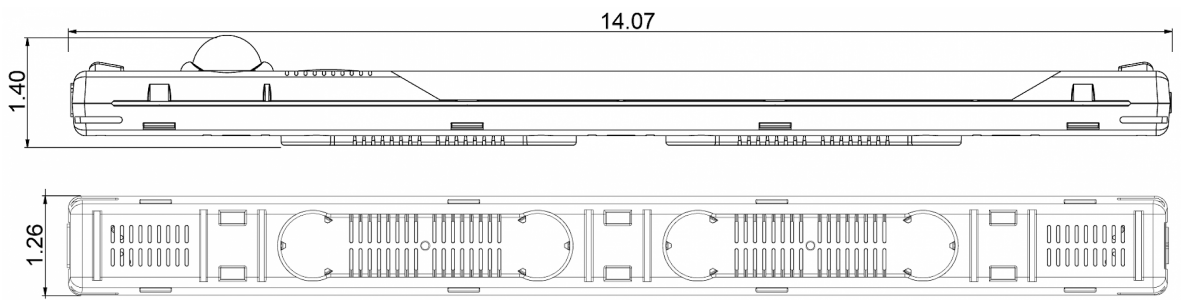

Cut out dimensions: