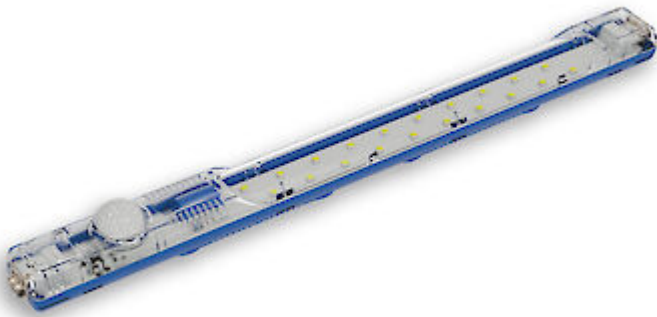

## LED enclosure light 400 Lm

### Description

<b>Order Number:</b>	400400
<b>Brand Name:</b>	stripLite
<b>Color:</b>	Top cover transparent / body blue
<b>Housing Material:</b>	PC plastic
<b>Ingress protection:</b>	IP 20
<b>Included:</b>	Built-in Motion Sensor, switch off time 5 min. Mounting accessories
<b>Note:</b>	class II Energy class G
<b>Approvals:</b>	CE, cURus

## Technical data

<b>Operating temperature range:</b>	-22°F -158°F UL max temp: 140°F
<b>Mounting:</b>	Magnets / clips
<b>Dimension H x W x D:</b>	14.07 x 1.26 x 1.4 inch
<b>Weight:</b>	140 gr.
<b>Voltage / Frequency:</b>	24-265 V DC/AC ~ 0/50/60 Hz
<b>Power consumption:</b>	4 Watt
<b>Lamp:</b>	LED, 7400K
<b>Luminosity:</b>	400 Lm
<b>Lifetime:</b>	50,000 hrs. @ 68°F
<b>Connection:</b>	srew less push in connector