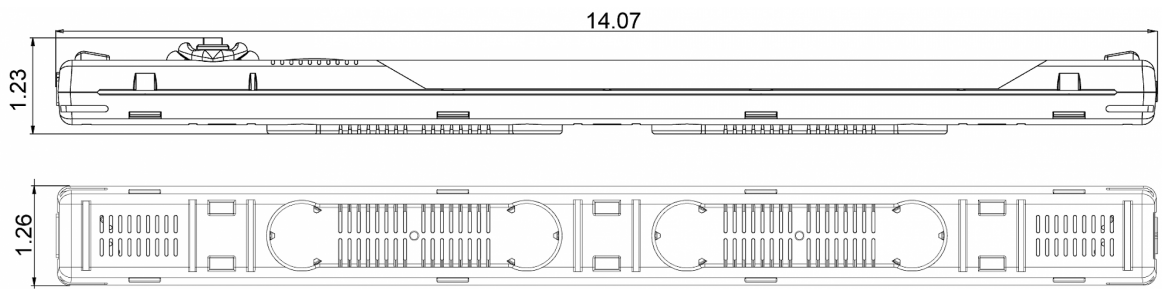

## LED enclosure light 400 Lm

### Description

<b>Order Number:</b>	400500
<b>Brand Name:</b>	stripLite
<b>Color:</b>	Top cover transparent / body blue
<b>Housing Material:</b>	PC plastic
<b>Ingress protection:</b>	IP 20
<b>Included:</b>	Built-in On/Off switch, mounting accessories
<b>Note:</b>	class II Energy class G
<b>Approvals:</b>	CE, cURus

## Technical data

<b>Operating temperature range:</b>	-22°F -158°F UL max temp: 140°F
<b>Mounting:</b>	Magnets / clips
<b>Dimension H x W x D:</b>	14.07 x 1.26 x 1.4 inch
<b>Weight:</b>	0.3 lbs.
<b>Voltage / Frequency:</b>	24-265 V DC/AC ~ 0/50/60 Hz
<b>Power consumption:</b>	4 Watt
<b>Lamp:</b>	LED, 7400K
<b>Luminosity:</b>	400 Lm
<b>Lifetime:</b>	50,000 hrs. @ 68°F
<b>Connection:</b>	screw less push in connector

**Cut out dimensions:**