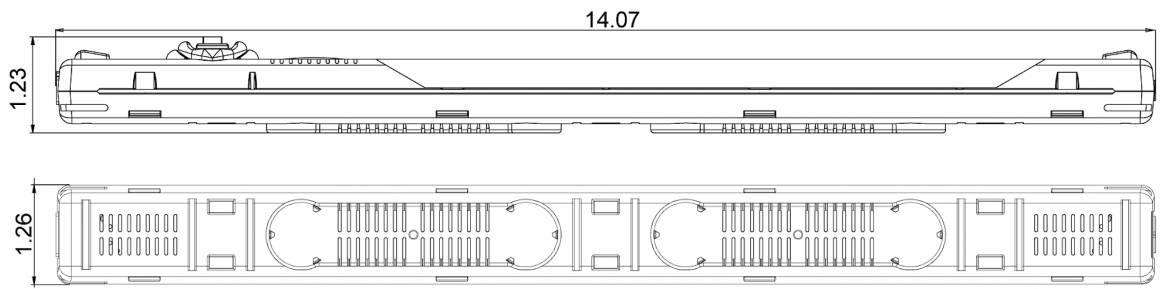

LED enclosure light 400 Lm

Description

Order Number:	400500
Brand Name:	stripLite
Color:	Top cover transparent / body blue
Housing Material:	PC plastic
Ingress protection to EN 60 529:	IP 20
Included:	Built-in On/Off switch, mounting accessories
Note:	class II Energy class G
Approvals:	CE, cURus

Technical data

Operating temperature range:	-22°F -158°F UL max temp: 140°F
Mounting:	Magnets / clips
Dimension H x W x D:	14.07 x 1.26 x 1.4 inch
Weight:	0.3 lbs.
Voltage / Frequency:	24-265 V DC/AC ~ 0/50/60 Hz
Power consumption:	4 Watt
Lamp:	LED, 7400K
Luminosity:	400 Lm
Lifetime:	50,000 hrs. @ 68°F
Connection:	screw less push in connector

**Cut out
Dimensions:**

Order Information

Zolltarifnummer

94054231
