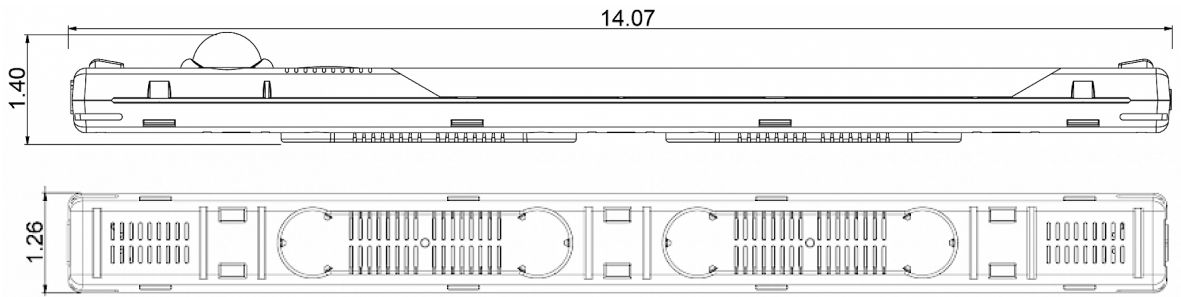

## Enclosure light 700 Lm

## Description

<b>Order Number:</b>	400076
<b>Brand Name:</b>	STRIPLITE
<b>Color:</b>	Top cover frosted / body blue
<b>Housing Material:</b>	PC plastic
<b>Ingress protection:</b>	IP 20
<b>Included:</b>	Built-in Motion Sensor, switch off time 5 min. Mounting accessories
<b>Note:</b>	class II Energy class F
<b>Approvals:</b>	CE

## Technical data

<b>Operating temperature range:</b>	-22°F - 158°F UL max temp: 140°F
<b>Mounting:</b>	Magnets / clips
<b>Dimension H x W x D:</b>	14.07 x 1.26 x 1.4 inch
<b>Weight:</b>	0.3 lbs.
<b>Voltage / Frequency:</b>	120-230 V ~ 50/60 Hz
<b>Power consumption:</b>	8 Watt
<b>Lamp:</b>	LED, 6500K
<b>Luminosity:</b>	700 lm
<b>Lifetime:</b>	60,000 Std. @ 68°F
<b>Connection:</b>	Wieland connector

**Cut out dimensions:**