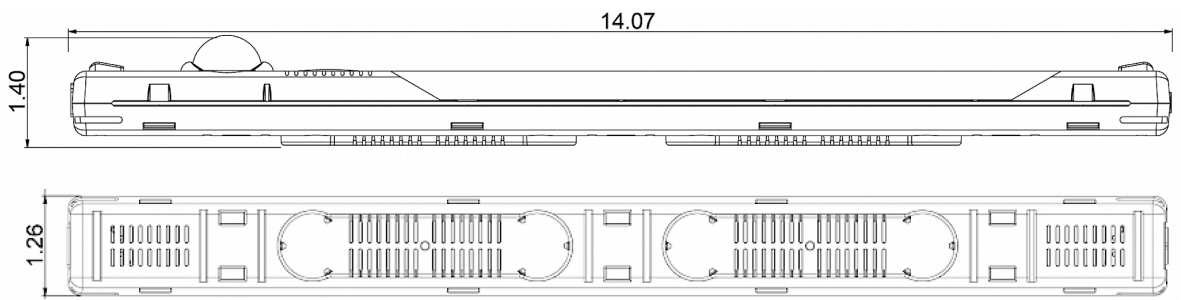

## Enclosure light 700 Lm

### Description

<b>Order Number:</b>	400076
<b>Brand Name:</b>	STRIPLITE
<b>Color:</b>	Top cover frosted / body blue
<b>Housing Material:</b>	PC plastic
<b>Ingress protection:</b>	IP 20
<b>Included:</b>	Built-in Motion Sensor, switch off time 5 min. Mounting accessories
<b>Note:</b>	class II Energy class F
<b>Approvals:</b>	CE

## Technical data

<b>Operating temperature range:</b>	-22°F - 158°F UL max temp: 140°F
<b>Mounting:</b>	Magnets / clips
<b>Dimension H x W x D:</b>	14.07 x 1.26 x 1.4 inch
<b>Weight:</b>	0.3 lbs.
<b>Voltage / Frequency:</b>	120-230 V ~ 50/60 Hz
<b>Power consumption:</b>	8 Watt
<b>Lamp:</b>	LED, 6500K
<b>Luminosity:</b>	700 lm
<b>Lifetime:</b>	60,000 Std. @ 68°F
<b>Connection:</b>	Wieland connector

**Cut out dimensions:**