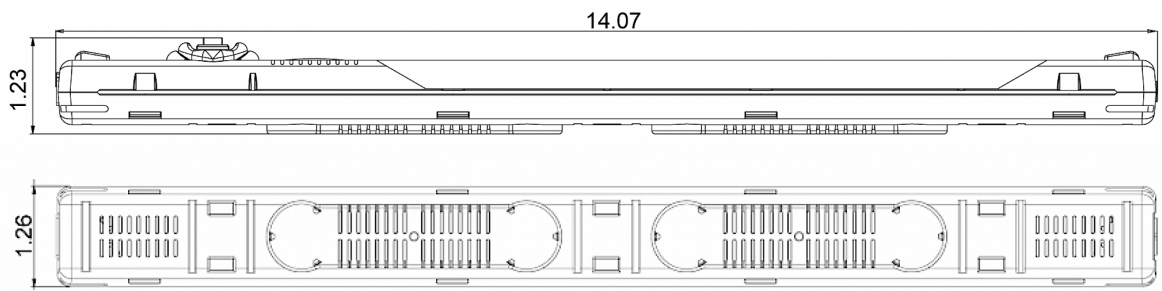

## LED enclosure light 700 Lm

### Description

|                            |  |
|----------------------------|--|
| <b>Order Number:</b>       | 400176                                       |
| <b>Brand Name:</b>         | stripLite                                    |
| <b>Color:</b>              | Top cover frosted / body blue                |
| <b>Housing Material:</b>   | PC plastic                                   |
| <b>Ingress protection:</b> | IP 20  |
| <b>Included:</b>           | Built-in On/Off switch, mounting accessories |
| <b>Note:</b>               | class II<br>Energy class F                   |
| <b>Approvals:</b>          | CE   |

## Technical data

|                                     |                                     |
|-------------------------------------|-------------------------------------|
| <b>Operating temperature range:</b> | -22°F - 158°F<br>UL max temp: 140°F |
| <b>Mounting:</b>                    | Magnets / clips                     |
| <b>Dimension H x W x D:</b>         | 14.07 x 1.26 x 1.4 inch             |
| <b>Weight:</b>                      | 0.3 lbs.                            |
| <b>Voltage / Frequency:</b>         | 120-230 V ~ 50/60 Hz                |
| <b>Power consumption:</b>           | 8 Watt                              |
| <b>Lamp:</b>                        | LED, 6500K                          |
| <b>Luminosity:</b>                  | 700 Lm                              |
| <b>Lifetime:</b>                    | 50,000 Std. @ 68°F                  |
| <b>Connection:</b>                  | Wieland connector                   |

**Cut out dimensions:**