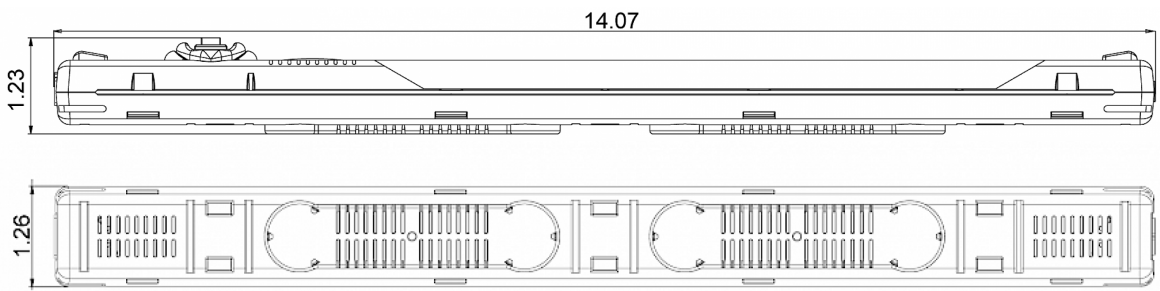

## LED enclosure light 700 Lm

### Description

<b>Order Number:</b>	400176
<b>Brand Name:</b>	stripLite
<b>Color:</b>	Top cover frosted / body blue
<b>Housing Material:</b>	PC plastic
<b>Ingress protection:</b>	IP 20
<b>Included:</b>	Built-in On/Off switch, mounting accessories
<b>Note:</b>	class II Energy class F
<b>Approvals:</b>	CE

## Technical data

<b>Operating temperature range:</b>	-22°F - 158°F UL max temp: 140°F
<b>Mounting:</b>	Magnets / clips
<b>Dimension H x W x D:</b>	14.07 x 1.26 x 1.4 inch
<b>Weight:</b>	0.3 lbs.
<b>Voltage / Frequency:</b>	120-230 V ~ 50/60 Hz
<b>Power consumption:</b>	8 Watt
<b>Lamp:</b>	LED, 6500K
<b>Luminosity:</b>	700 Lm
<b>Lifetime:</b>	50,000 Std. @ 68°F
<b>Connection:</b>	Wieland connector

**Cut out dimensions:**