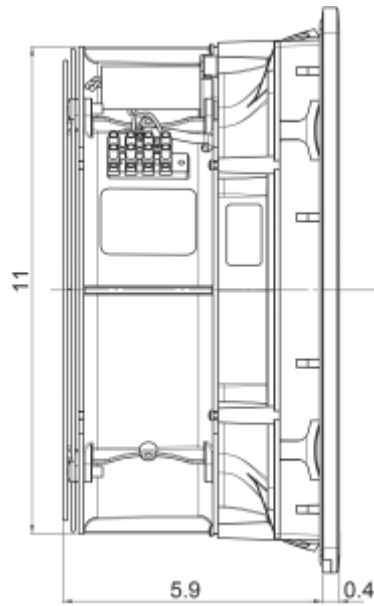

Filter Fan

Description

Order Number:	4883A3000
Brand Name:	SOLIFLEX
Color:	RAL 7035
Housing Material:	ABS Plastic
Ingress protection:	IP 54, Type 12
Approvals:	CE, cURus, cULus
UL File Number:	E498756

Technical data

Operating temperature range:	14°F - 131°F
Air volume flow unimpeded:	547 cfm
Dimension H x W x D:	12.8 x 12.8 x 6.3 inch
Weight:	4.25 kg
Cut out dimensions:	11.45 x 11.45 inch (+0.06)
Voltage / Frequency:	120 V ~ 60 Hz
Rated current:	1.5 A
Power consumption:	172 W
Wall thickness:	0.06 - 0.10 inch
Filter class:	G3 according to EN 779
Installation:	Elastic clips
Noise level:	66 dB(A) @ 50 Hz 69.2 dB(A) @ 60 Hz

Air flow:

Q = Air flow [cfm]
P = Static pressure [inH2O]

Cut out dimensions:

Order Information

Mit TYPE 3R Schutzklasse Art.-Nr.	4883A3033
Taric code	84145915
GTIN (EAN)	5350604100756