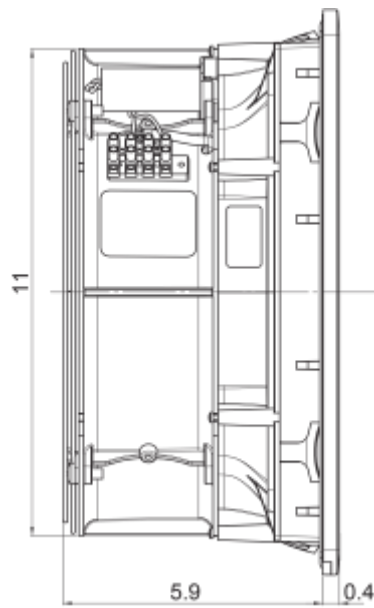

Filter Fan

Description

Order Number:	4883A3000
Brand Name:	SOLIFLEX
Color:	RAL 7035
Housing Material:	ABS Plastic
Ingress protection:	IP 54, Type 12
Approvals:	CE, cURus, cULus
UL File Number:	E498756

Technical data

Operating temperature range:	14°F - 131°F
Air volume flow unimpeded:	547 cfm
Dimension H x W x D:	12.8 x 12.8 x 6.3 inch
Weight:	4.25 kg
Cut out dimensions:	11.45 x 11.45 inch (+0.06)
Voltage / Frequency:	120 V ~ 60 Hz
Rated current:	1.5 A
Power consumption:	172 W
Wall thickness:	0.06 - 0.10 inch
Filter class:	G3 according to EN 779
Installation:	Elastic clips
Noise level:	66 dB(A) @ 50 Hz 69.2 dB(A) @ 60 Hz

Air flow:

Q = Air flow [cfm]
P = Static pressure [inH2O]

Cut out dimensions:

Order Information

Mit TYPE 3R Schutzklasse Art.-Nr.	4883A3033
Taric code	84145915
GTIN (EAN)	5350604100756