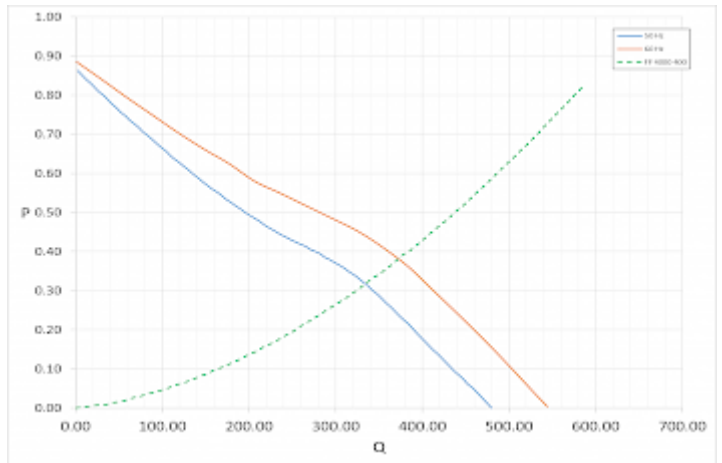

Filter Fan

Description

Order Number:	4883A3000
Brand Name:	SOLIFLEX
Color:	RAL 7035
Housing Material:	ABS Plastic
Ingress protection:	IP 54, Type 12
Approvals:	CE, cURus, cULus
UL File Number:	E498756

Technical data

Operating temperature range:	14°F - 131°F
Air volume flow unimpeded:	547 cfm
Dimension H x W x D:	12.8 x 12.8 x 6.3 inch
Weight:	4.25 kg
Cut out dimensions:	11.45 x 11.45 inch (+0.06)
Voltage / Frequency:	120 V ~ 60 Hz
Rated current:	1.5 A
Power consumption:	172 W
Wall thickness:	0.06 - 0.10 inch
Filter class:	G3 according to EN 779
Installation:	Elastic clips
Noise level:	66 dB(A) @ 50 Hz 69.2 dB(A) @ 60 Hz

Air flow:

Q = Air flow [cfm]
P = Static pressure [inH2O]

Cut out dimensions:

Order Information

Mit TYPE 3R Schutzklasse Art.-Nr.	4883A3033
Taric code	84145915
GTIN (EAN)	5350604100756