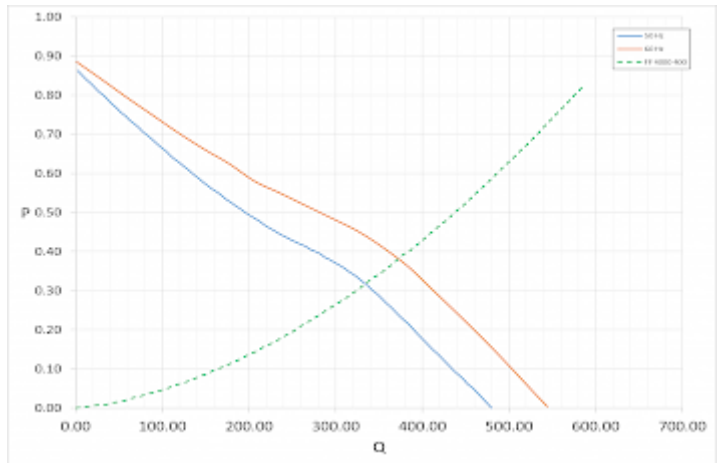

Filter Fan

Description

Order Number:	4883A9000
Brand Name:	SOLIFLEX
Color:	RAL 7035
Housing Material:	ABS Plastic
Ingress protection:	IP 54, Type 12
Approvals:	CE, cURus, cULus
UL File Number:	E498756

Technical data

Operating temperature range:	14°F - 131°F
Air volume flow unimpeded:	483 cfm / 547 cfm
Dimension H x W x D:	12.8 x 12.8 x 6.3 inch
Weight:	9.37 lbs.
Cut out dimensions:	11.45 x 11.45 inch (+0.06)
Voltage / Frequency:	400/460 V ~ 50/60 Hz
Rated current:	0.20 A / 0.24 A
Power consumption:	110 W / 145 W
Wall thickness:	0.06 - 0.10 inch
Filter class:	G3 according to EN 779
Installation:	Elastic clips
Noise level:	66 dB(A) @ 50 Hz 69.2 dB(A) @ 60 Hz

Air flow:

Q = Air flow [cfm]
P = Static pressure [inH2O]

Cut out dimensions:

Order Information

Taric code	84145915
GTIN (EAN)	5350604100831