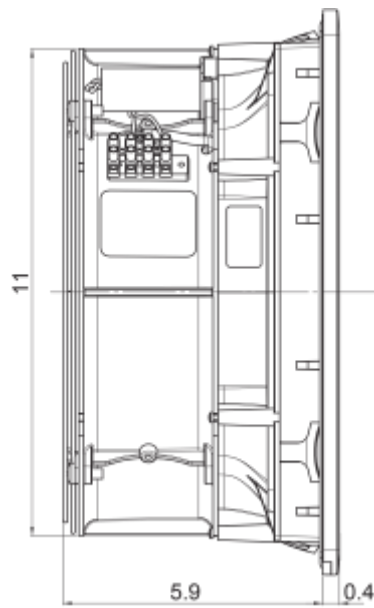

Filter Fan

Description

Order Number:	4883A9000
Brand Name:	SOLIFLEX
Color:	RAL 7035
Housing Material:	ABS Plastic
Ingress protection:	IP 54, Type 12
Approvals:	CE, cURus, cULus
UL File Number:	E498756

Technical data

Operating temperature range:	14°F - 131°F
Air volume flow unimpeded:	483 cfm / 547 cfm
Dimension H x W x D:	12.8 x 12.8 x 6.3 inch
Weight:	9.37 lbs.
Cut out dimensions:	11.45 x 11.45 inch (+0.06)
Voltage / Frequency:	400/460 V ~ 50/60 Hz
Rated current:	0.20 A / 0.24 A
Power consumption:	110 W / 145 W
Wall thickness:	0.06 - 0.10 inch
Filter class:	G3 according to EN 779
Installation:	Elastic clips
Noise level:	66 dB(A) @ 50 Hz 69.2 dB(A) @ 60 Hz

Air flow:

Q = Air flow [cfm]
P = Static pressure [inH2O]

Cut out dimensions:

Order Information

Taric code	84145915
GTIN (EAN)	5350604100831