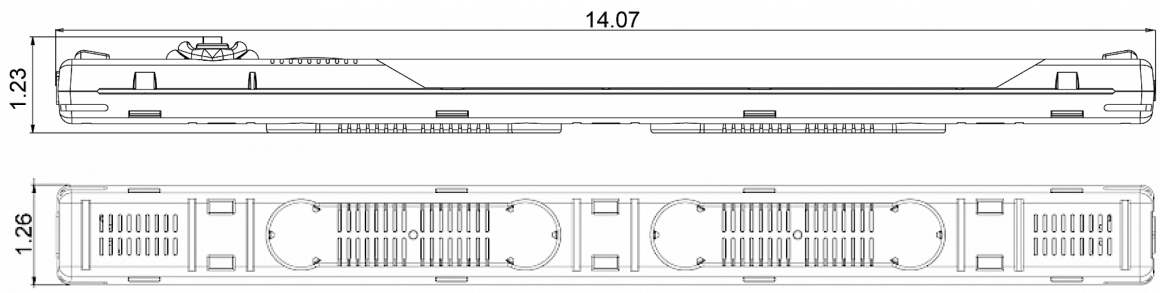

## LED enclosure light 400 Lm

### Description

<b>Order Number:</b>	400100FC
<b>Brand Name:</b>	stripLite
<b>Color:</b>	Top cover transparent / body blue
<b>Housing Material:</b>	PC plastic
<b>Ingress protection to EN 60 529:</b>	IP 20
<b>Included:</b>	On / OFF Switch, Wieland female connector
<b>Note:</b>	class II
<b>Approvals:</b>	CE, cURus

## Technical data

<b>Operating temperature range:</b>	-22°F -158°F UL max temp: 140°F
<b>Mounting:</b>	Magnets / clips
<b>Dimension H x W x D:</b>	14.07 x 1.26 x 1.4 inch
<b>Voltage / Frequency:</b>	24-265 V DC/AC ~ 0/50/60 Hz
<b>Power consumption:</b>	4 Watt
<b>Luminosity:</b>	400 Lm
<b>Lifetime:</b>	50,000 hrs. @ 68°F
<b>Connection:</b>	Wieland connector

**Cut out  
Dimensions:**