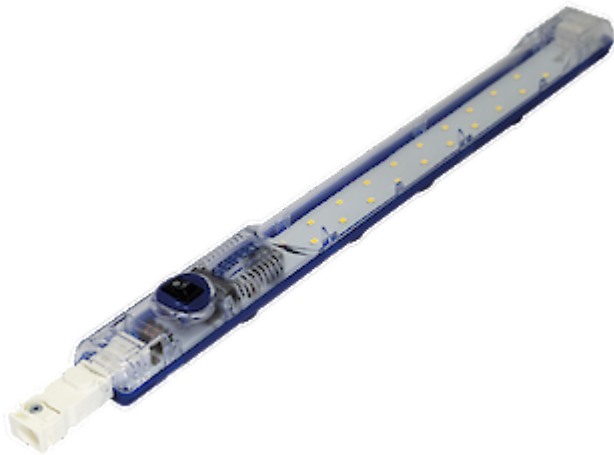

## LED enclosure light 400 Lm

### Description

<b>Order Number:</b>	400100FC
<b>Brand Name:</b>	stripLite
<b>Color:</b>	Top cover transparent / body blue
<b>Housing Material:</b>	PC plastic
<b>Ingress protection to EN 60 529:</b>	IP 20
<b>Included:</b>	On / OFF Switch, Wieland female connector
<b>Note:</b>	class II
<b>Approvals:</b>	CE, cURus

## Technical data

<b>Operating temperature range:</b>	-22°F -158°F UL max temp: 140°F
<b>Mounting:</b>	Magnets / clips
<b>Dimension H x W x D:</b>	14.07 x 1.26 x 1.4 inch
<b>Voltage / Frequency:</b>	24-265 V DC/AC ~ 0/50/60 Hz
<b>Power consumption:</b>	4 Watt
<b>Luminosity:</b>	400 Lm
<b>Lifetime:</b>	50,000 hrs. @ 68°F
<b>Connection:</b>	Wieland connector