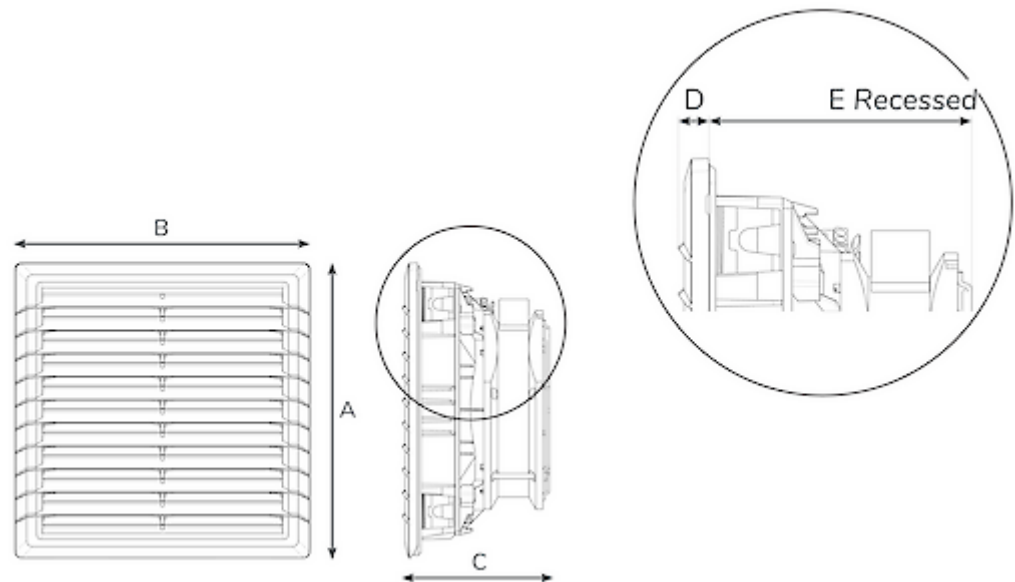

## Technical data

<b>Air flow unimpeded IP 54:</b>	108 CFM
<b>Air flow with exhaust filter IP 54:</b>	87 CFM
<b>Air flow unimpeded Type 12:</b>	139 / 156 CFM
<b>Operating temperature range:</b>	14°F - 131°F
<b>Storage temperature range:</b>	-40°F - 158°F
<b>Mounting:</b>	Wall mounted
<b>Dimension H x W x D:</b>	255.4 x 255.5 x 112.5 (11.6+100.9) mm
<b>Weight:</b>	2.65 lbs.
<b>Cut out dimensions:</b>	8.82 x 8.82 inch
<b>Voltage / Frequency:</b>	24 V
<b>Rated current:</b>	0.5 A
<b>Power consumption:</b>	12 W
<b>Degree of separation IP 54:</b>	67 % - DIN 24185
<b>Degree of separation IP 55:</b>	85 % - DIN 24185
<b>Wall thickness:</b>	0.039 - 0.118 inch
<b>Noise level:</b>	50 dB (A)
<b>Fuse:</b>	1 A (T)
<b>Connection:</b>	Spring terminal

**Air flow:**

**Cooling capacity:**

**Cut out Dimensions:**