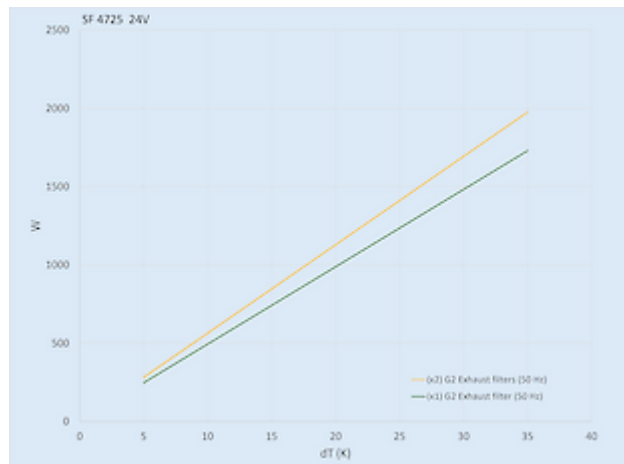

## Technical data

<b>Air flow unimpeded IP 54:</b>	108 CFM
<b>Air flow with exhaust filter IP 54:</b>	87 CFM
<b>Air flow unimpeded Type 12:</b>	139 / 156 CFM
<b>Operating temperature range:</b>	14°F - 131°F
<b>Storage temperature range:</b>	-40°F - 158°F
<b>Mounting:</b>	Wall mounted
<b>Dimension H x W x D:</b>	255.4 x 255.5 x 112.5 (11.6+100.9) mm
<b>Weight:</b>	2.65 lbs.
<b>Cut out dimensions:</b>	8.82 x 8.82 inch
<b>Voltage / Frequency:</b>	24 V
<b>Rated current:</b>	0.5 A
<b>Power consumption:</b>	12 W
<b>Degree of separation IP 54:</b>	67 % - DIN 24185
<b>Degree of separation IP 55:</b>	85 % - DIN 24185
<b>Wall thickness:</b>	0.039 - 0.118 inch
<b>Noise level:</b>	50 dB (A)
<b>Fuse:</b>	1 A (T)
<b>Connection:</b>	Spring terminal

**Air flow:**

**Cooling capacity:**

**Cut out Dimensions:**