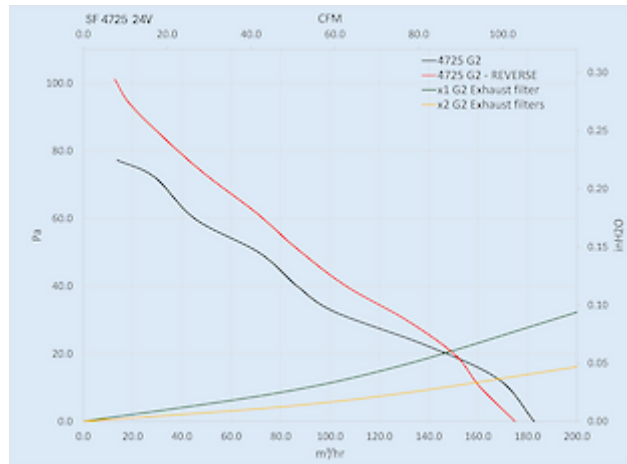

Air flow:

Cooling capacity:

Cut out Dimensions: