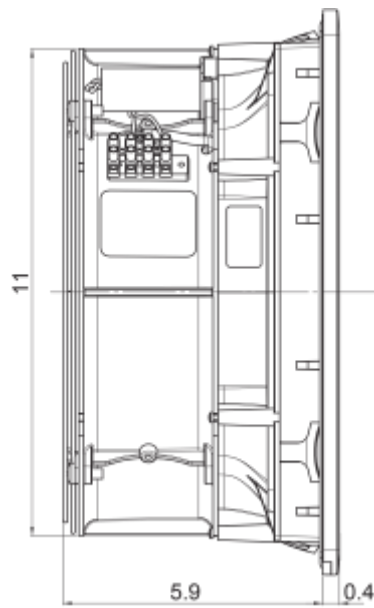

Technical data

Operating temperature range:	14°F - 131°F
Air volume flow unimpeded:	547 cfm
Static pressure:	0.88 inH2O
Dimension H x W x D:	12.8 x 12.8 x 6.3 inch
Weight:	9.37 lbs
Cut out dimensions:	11.45 x 11.45 inch (+0.06)
Voltage / Frequency:	120 V ~ 60 Hz
Rated current:	1.5 A
Power consumption:	172 W
Degree of separation:	85% - DIN 24185
Wall thickness:	0.06 - 0.10 in.
Filter class:	G3 according to EN 779
Installation:	Elastic clips or by 4 self-threading screws
Noise level:	72 dB(A)

Air flow:

Q = Air flow [cfm]
P = Static pressure [inH2O]

Cut out dimensions:

Order Information

Taric code	84145915
GTIN (EAN)	5350604100763