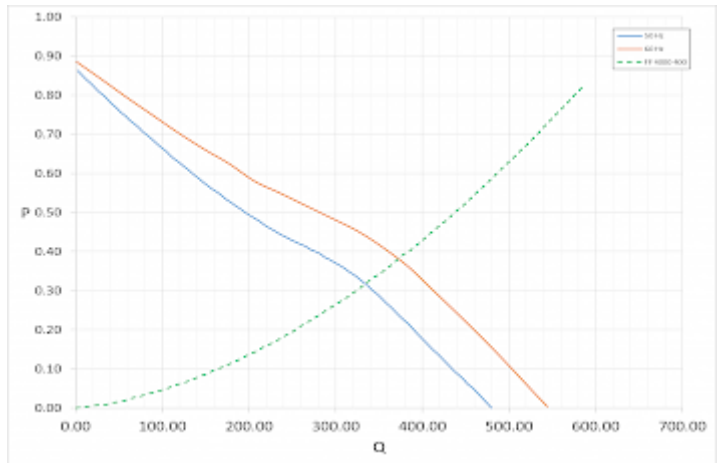

Filter Fan

Description

Order Number:	4883A3103
Brand Name:	SOLIFLEX
Color:	RAL 9005
Housing Material:	ABS Plastic
Ingress protection:	IP 54, Type 12
Note:	Umgekehrter Luftstrom
Approvals:	CE, cURus, cULus
UL File Number:	E498756

Technical data

Operating temperature range:	14°F - 131°F
Air volume flow unimpeded:	547 cfm
Static pressure:	0.88 inH2O
Dimension H x W x D:	12.8 x 12.8 x 6.3 inch
Weight:	9.37 lbs
Cut out dimensions:	11.45 x 11.45 inch (+0.06)
Voltage / Frequency:	120 V ~ 60 Hz
Rated current:	1.5 A
Power consumption:	172 W
Degree of separation:	85% - DIN 24185
Wall thickness:	0.06 - 0.10 in.
Filter class:	G3 according to EN 779
Installation:	Elastic clips or by 4 self-threading screws
Noise level:	72 dB(A)

Air flow:

Q = Air flow [cfm]
P = Static pressure [inH2O]

Cut out dimensions:

Order Information

Taric code	84145915
GTIN (EAN)	5350604100763